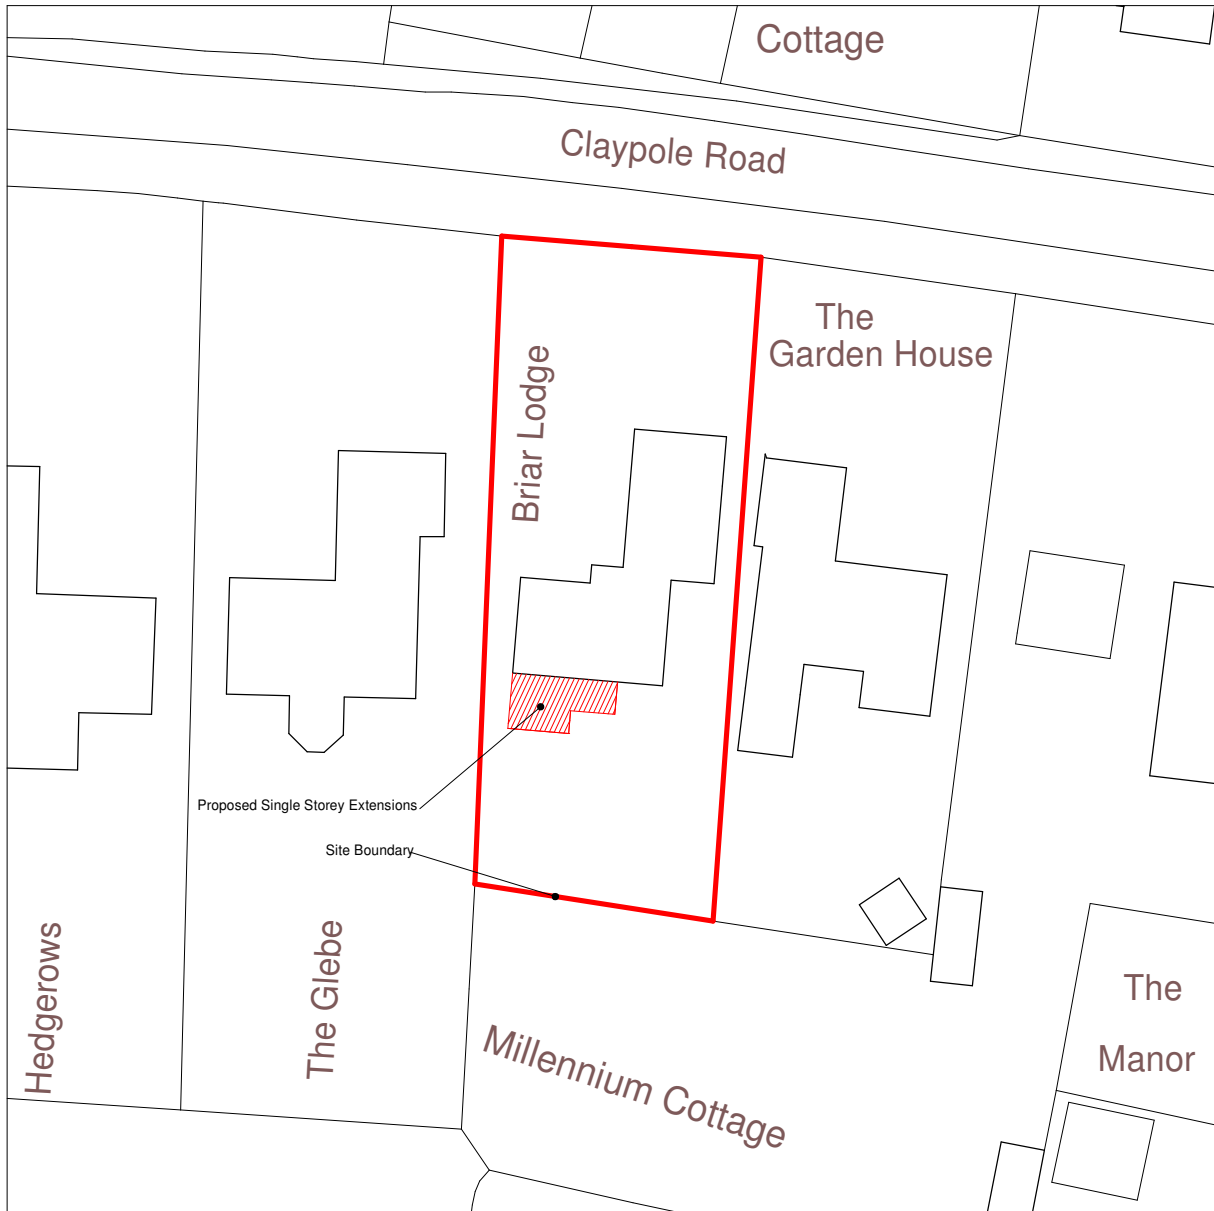

Proposed Block Plan
1:500
A4

Briar Lodge
Claypole Road
Stubton